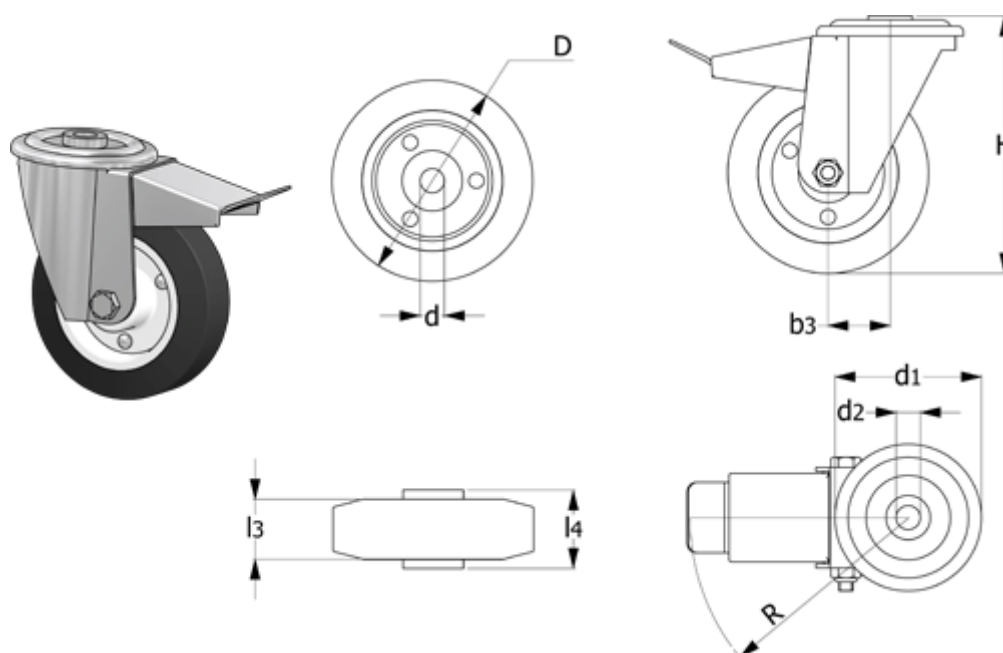

Data Sheet

Article number: 2314450256

Description: E+G rubber wheel 450256
RE.E3-100-FBF-N turning plate with brake

Measures

b3	= 35	H	= 128
Code	= 450256	l3	= 30
d	= 12	l4	= 44
D	= 100	R	= 120
d1	= 73	Rolling resistance (N)	= 750
d2	= 12	Type	= RE.E3-100-FBF
Dynamic load (N)	= 800		
g	= 940		